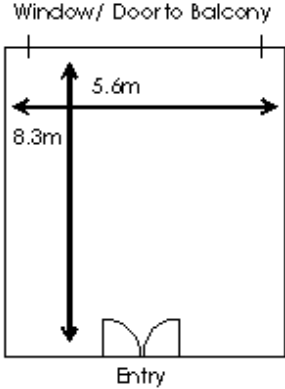

# Perth Ambassador Room Floor Plans

## BORONIA ROOM

The Boronia Room can accommodate up to 130 People.

Area of Room - 104 m<sup>2</sup>  
Height of Room - 2.36m

## WATTLE ROOM

The Wattle Room is well suited for Corporate Meetings and Small Seminars.

Area of Room - 46 m<sup>2</sup>  
Height of Room - 2.68m