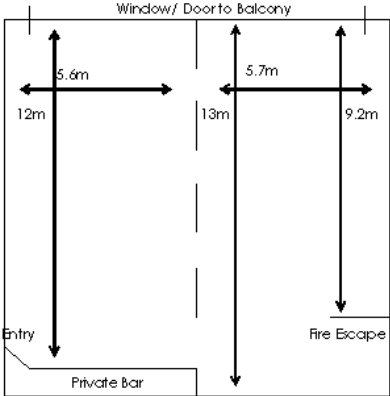

# Perth Ambassador Room Floor Plans

## BORONIA ROOM

The Boronia Room can accommodate up to 130 People.

Area of Room - 104 m<sup>2</sup>  
Height of Room - 2.36m

## WATTLE ROOM

The Wattle Room is well suited for Corporate Meetings and Small Seminars.

Area of Room - 46 m<sup>2</sup>  
Height of Room - 2.68m