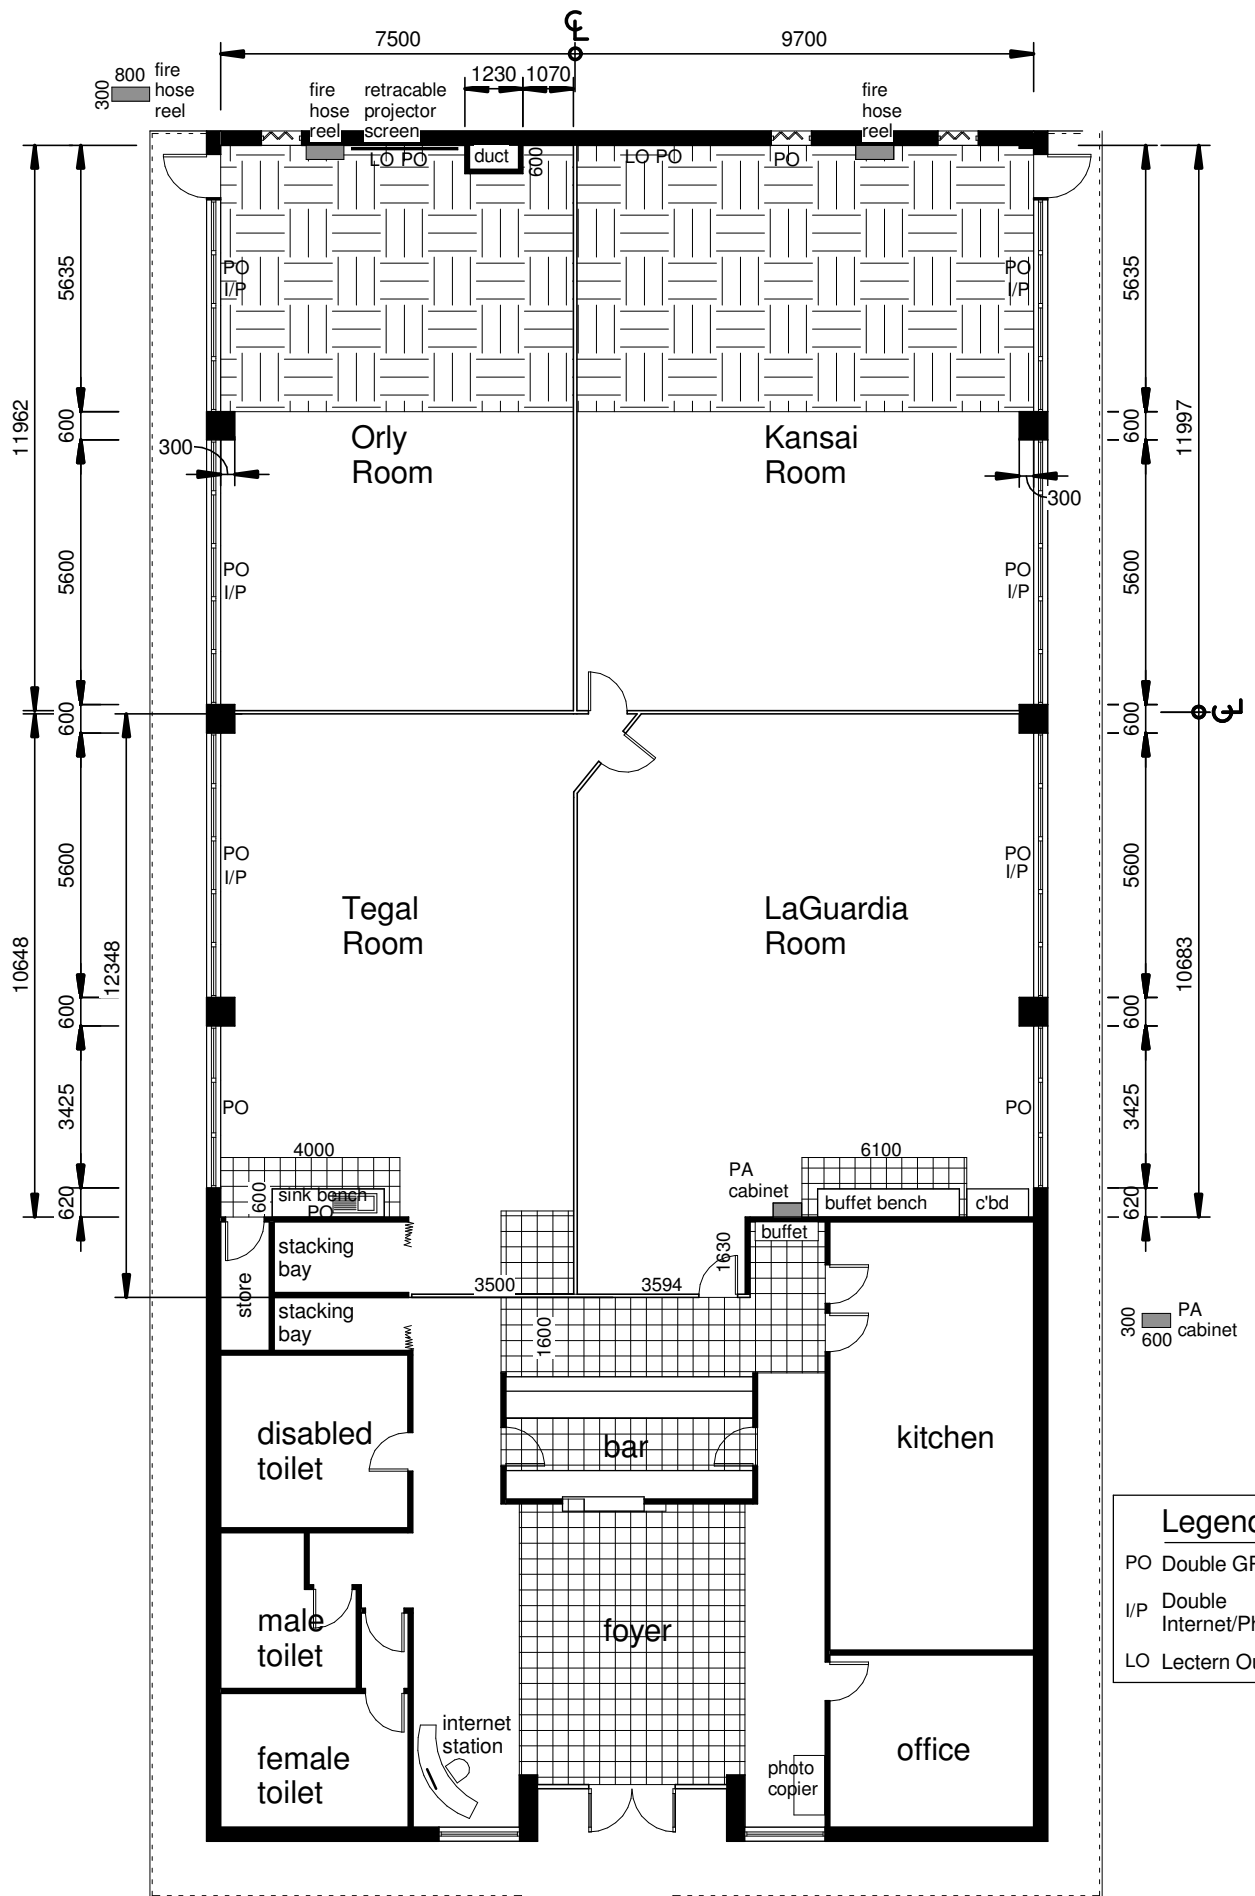

Legend:

PO	Double GPO
I/P	Double Internet/Phone
LO	Lectern Outlets

Option 1

Option 1

disabled / wheelchair lift