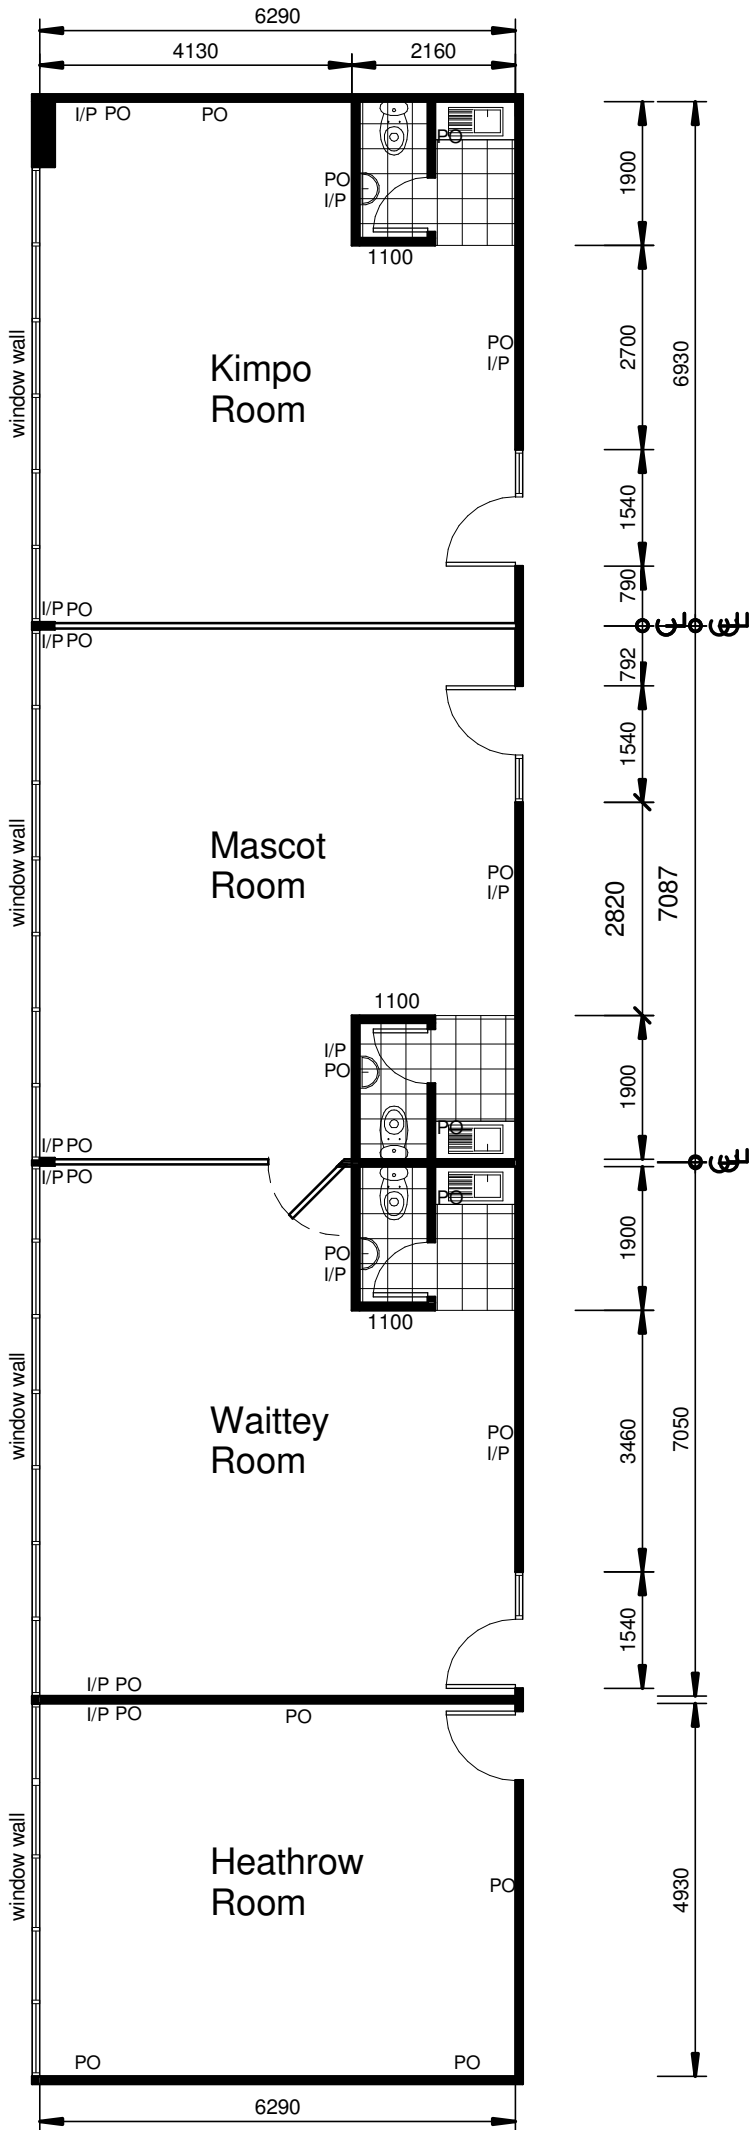

Legend:

PO	Double GPO
I/P	Double Internet/Phone
LO	Lectern Outlets

Option 1

Option 1

disabled / wheelchair lift