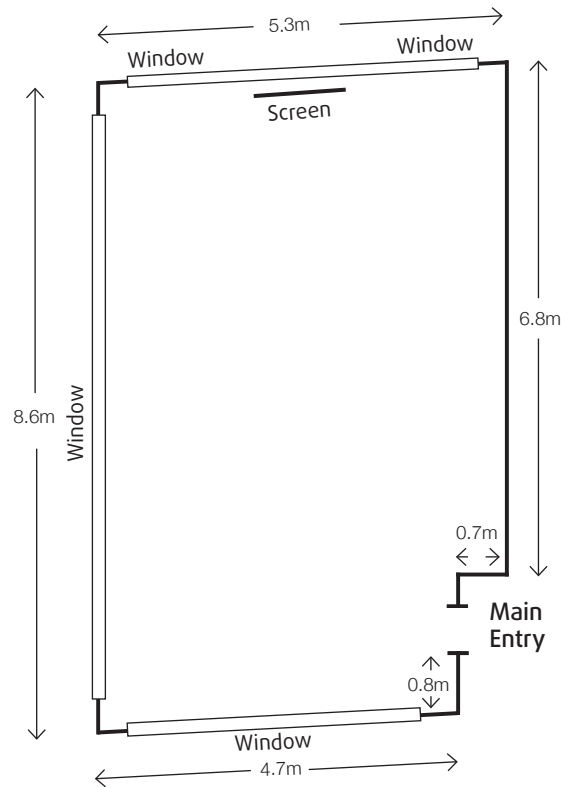

Sky Boardroom Level 11

Measurements & Room configurations

Room	Room Dimensions				Room Capacities						
	Height m	Length m	Width m	Area m²	Theatre	Classroom	U-Shape	Cabaret	Banquet	Cocktail	Boardroom
Parklands Room	2.7	13.7	10	137	150	66	30	80	110	180	25
Panorama Room	2.6	14	7.8	110	50	30	15	32	90	130	20
Sky Boardroom	2.3	8.6	5.3	45	n/a	n/a	n/a	n/a	12	n/a	14
The Green Room	2.8	8.3	9.4	78	20	12	15	16	18	30	18
The Loft	2.3	10.1	6.6	66	n/a	n/a	n/a	n/a	n/a	80	14
The Loft - Terrace	-	10.1	3.2	32	-	-	-	-	-	-	-

Hotel Urban Brisbane

345 Wickham Terrace Brisbane QLD 4000

Phone: 07 3230 7889

Email: events@hotelurbanbrisbane.com.au