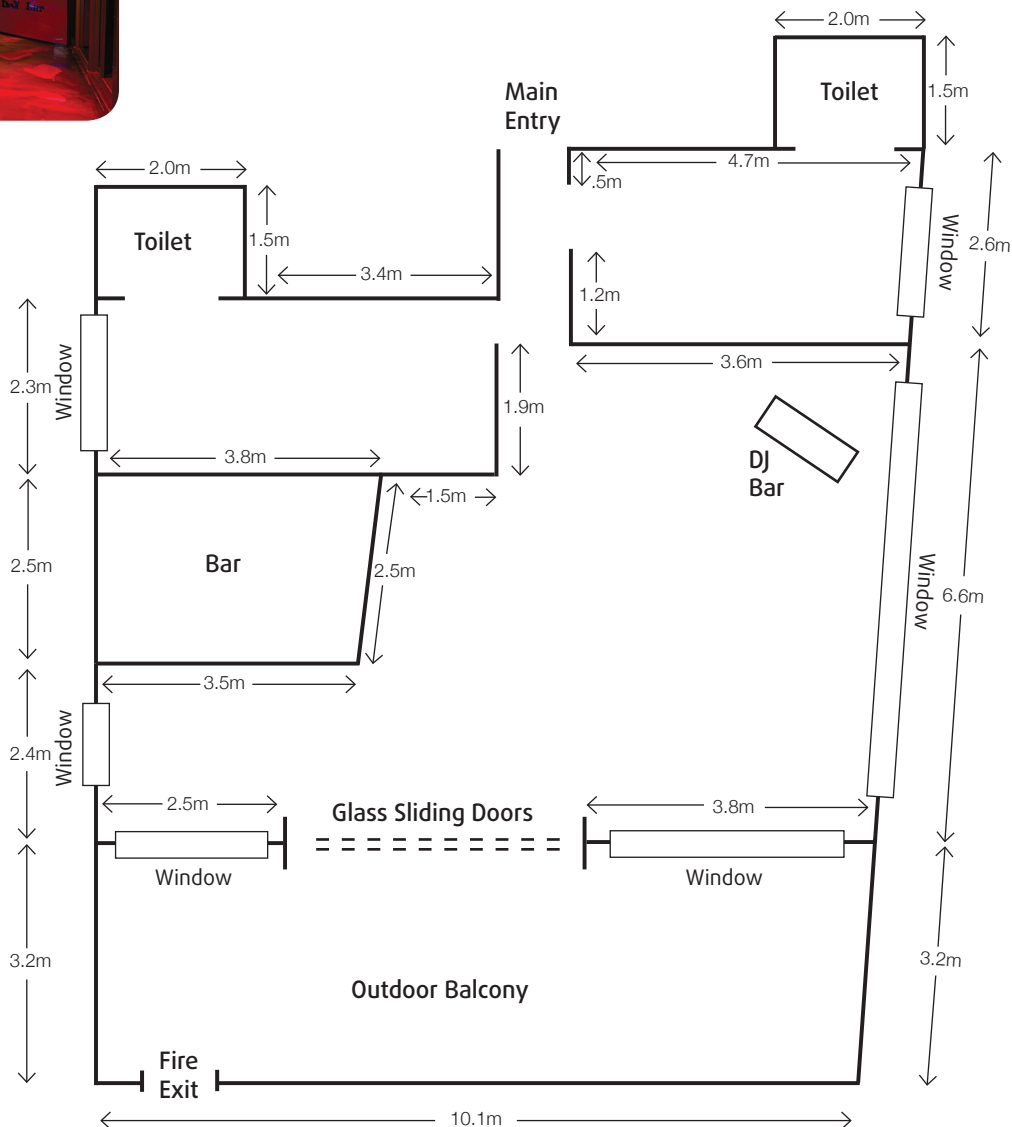

The Loft Level 12