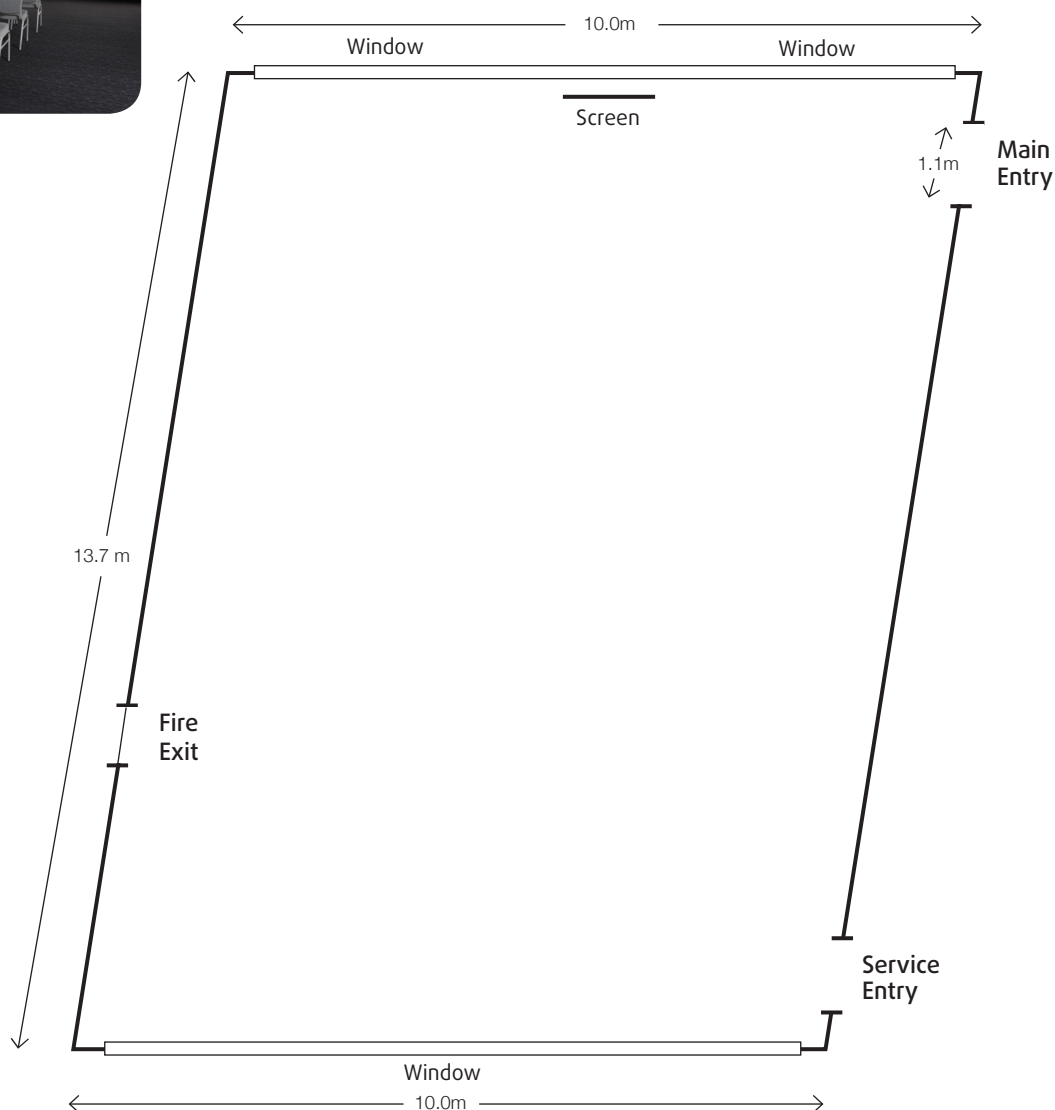

Parklands Room Level 10

Measurements & Room configurations

Room	Room Dimensions				Room Capacities						
	Height m	Length m	Width m	Area m²	Theatre	Classroom	U-Shape	Cabaret	Banquet	Cocktail	Boardroom
Parklands Room	2.7	13.7	10	137	150	66	30	80	110	180	25
Panorama Room	2.6	14	7.8	110	50	30	15	32	90	130	20
Sky Boardroom	2.3	8.6	5.3	45	n/a	n/a	n/a	n/a	12	n/a	14
The Green Room	2.8	8.3	9.4	78	20	12	15	16	18	30	18
The Loft	2.3	10.1	6.6	66	n/a	n/a	n/a	n/a	n/a	80	14
The Loft - Terrace	-	10.1	3.2	32	-	-	-	-	-	-	-

Hotel Urban Brisbane

345 Wickham Terrace Brisbane QLD 4000

Phone: 07 3230 7889

Email: events@hotelurbanbrisbane.com.au