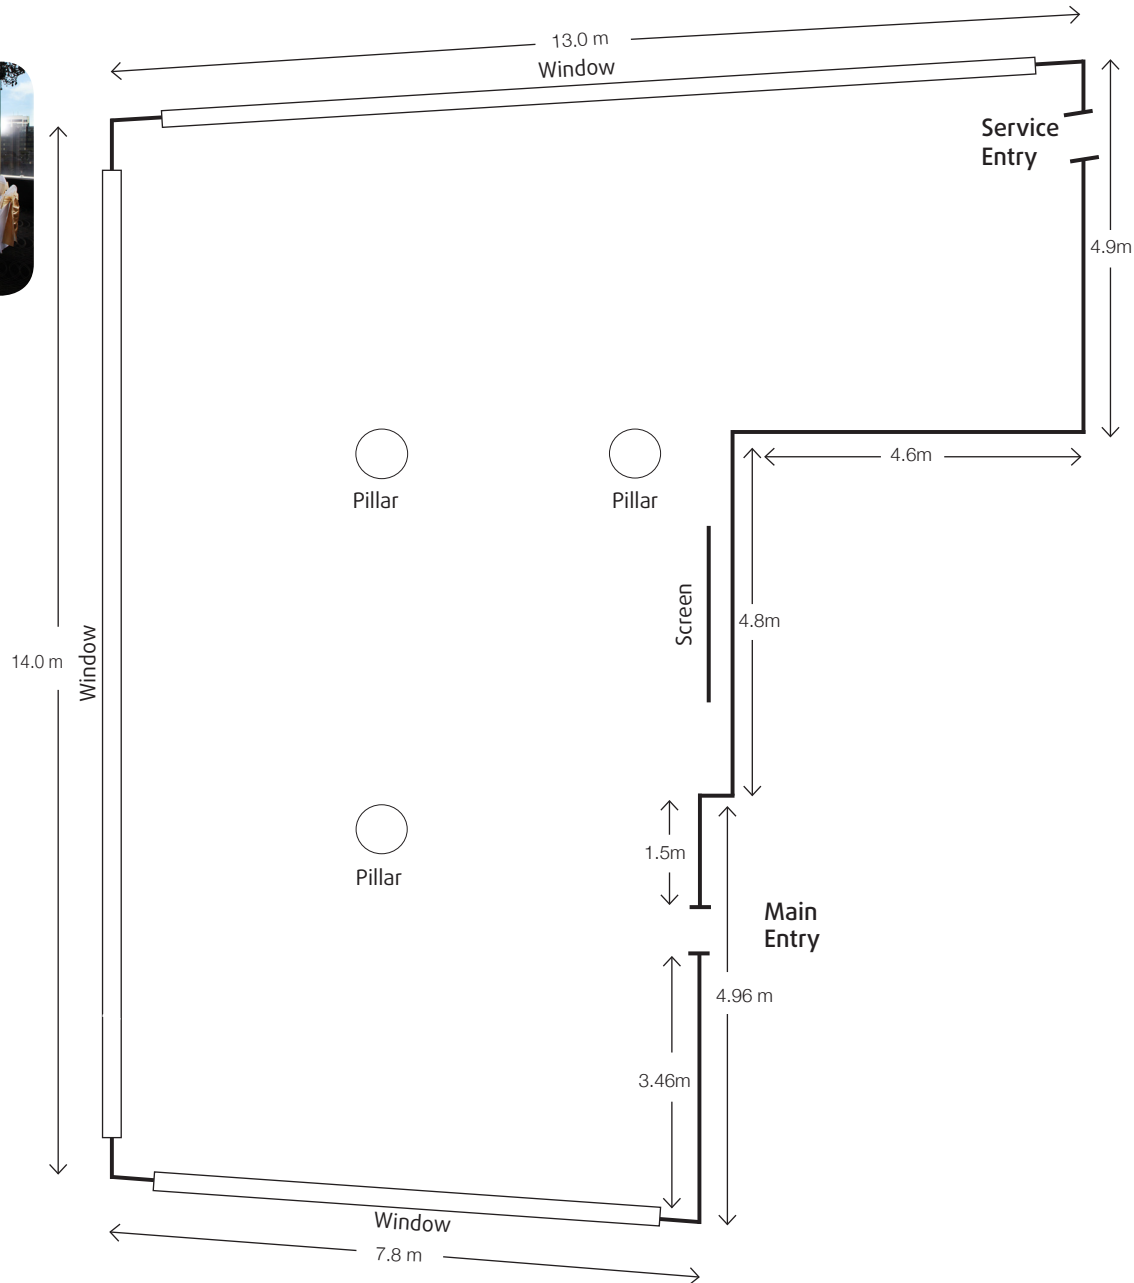

Panorama Room Level 10

Measurements & Room configurations

Room	Room Dimensions				Room Capacities						
	Height m	Length m	Width m	Area m ²	Theatre	Classroom	U-Shape	Cabaret	Banquet	Cocktail	Boardroom
Parklands Room	2.7	13.7	10	137	150	66	30	80	110	180	25
Panorama Room	2.6	14	7.8	110	50	30	15	32	90	130	20
Sky Boardroom	2.3	8.6	5.3	45	n/a	n/a	n/a	n/a	12	n/a	14
The Green Room	2.8	8.3	9.4	78	20	12	15	16	18	30	18
The Loft	2.3	10.1	6.6	66	n/a	n/a	n/a	n/a	n/a	80	14
The Loft - Terrace	-	10.1	3.2	32	-	-	-	-	-	-	-

Room	Room Dimensions				Room Capacities						
	Height m	Length m	Width m	Area m ²	Theatre	Classroom	U-Shape	Cabaret	Banquet	Cocktail	Boardroom
Parklands Room	2.7	13.7	10	137	150	66	30	80	110	180	25
Panorama Room	2.6	14	7.8	110	50	30	15	32	90	130	20
Sky Boardroom	2.3	8.6	5.3	45	n/a	n/a	n/a	n/a	12	n/a	14
The Green Room	2.8	8.3	9.4	78	20	12	15	16	18	30	18
The Loft	2.3	10.1	6.6	66	n/a	n/a	n/a	n/a	n/a	80	14
The Loft - Terrace	-	10.1	3.2	32	-	-	-	-	-	-	-