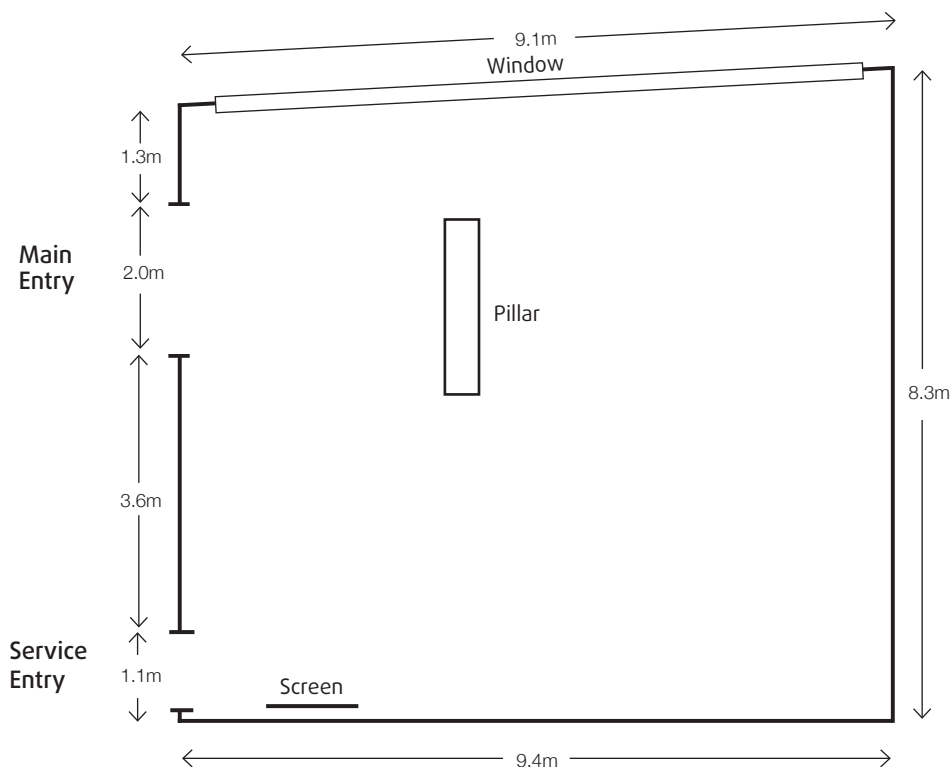

The Green Room Ground Floor

Measurements & Room configurations

Room	Room Dimensions				Room Capacities						
	Height m	Length m	Width m	Area m²	Theatre	Classroom	U-Shape	Cabaret	Banquet	Cocktail	Boardroom
Parklands Room	2.7	13.7	10	137	150	66	30	80	110	180	25
Panorama Room	2.6	14	7.8	110	50	30	15	32	90	130	20
Sky Boardroom	2.3	8.6	5.3	45	n/a	n/a	n/a	n/a	12	n/a	14
The Green Room	2.8	8.3	9.4	78	20	12	15	16	18	30	18
The Loft	2.3	10.1	6.6	66	n/a	n/a	n/a	n/a	n/a	80	14
The Loft - Terrace	-	10.1	3.2	32	-	-	-	-	-	-	-

Hotel Urban Brisbane

345 Wickham Terrace Brisbane QLD 4000

Phone: 07 3230 7889

Email: events@hotelurbanbrisbane.com.au