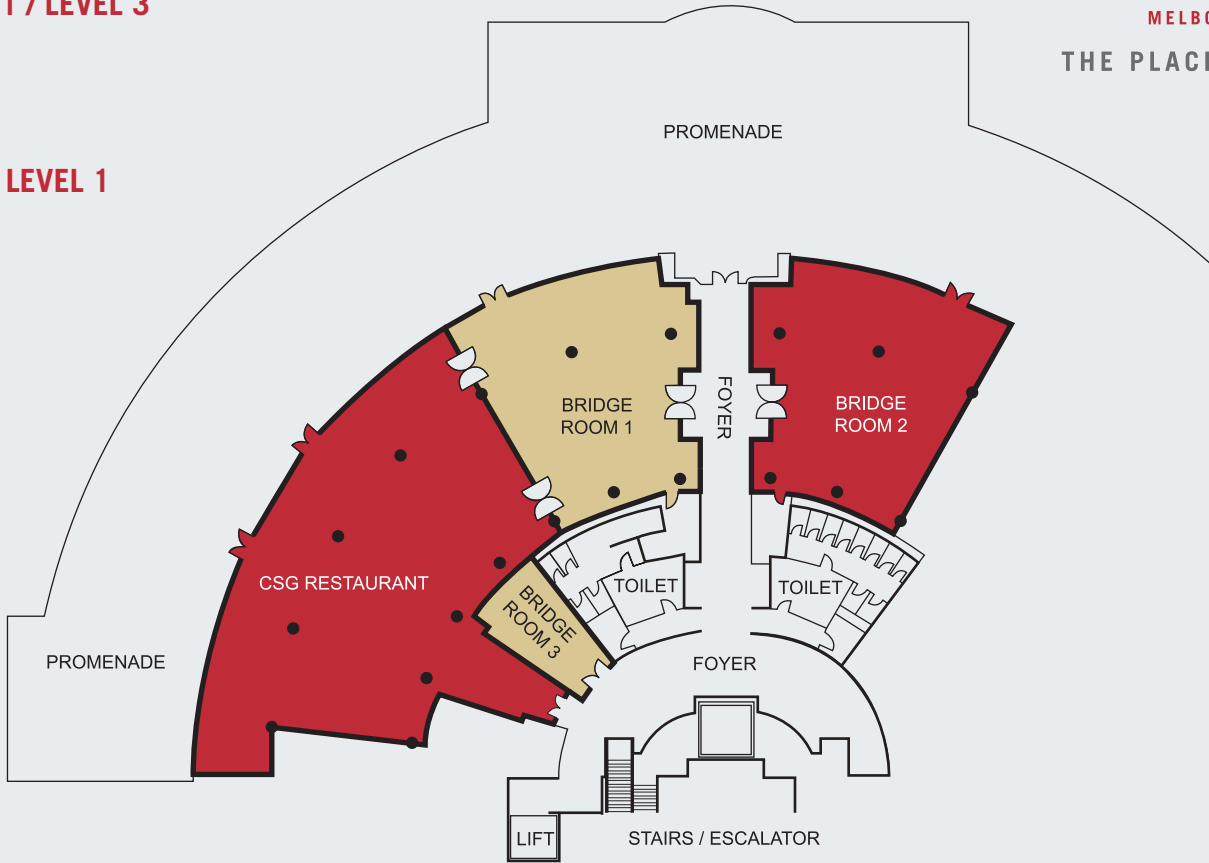

**CROWNE PLAZA MELBOURNE**  
**CONFERENCE ROOM DIMENSIONS**  
**LEVEL 1 / LEVEL 3**

**CROWNE PLAZA®**

MELBOURNE

THE PLACE TO MEET.

**LEVEL 1**

**LEVEL 3**